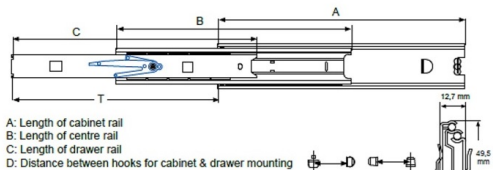

## Description:

Drawer Slide ME4950, 700mm, Hooks w/Locking Knob, BZP, F/ Metal Cabinets, Hook Distance: 556mm

| Slide length A | B      | C      | Travel length T | D      | Finish | Item No.  |
|----------------|--------|--------|-----------------|--------|--------|-----------|
| 300 mm         | 284 mm | 296 mm | 310 mm          | 206 mm | BZP    | 16.13.376 |
| 350 mm         | 334 mm | 346 mm | 360 mm          | 256 mm | BZP    | 16.13.377 |
| 400 mm         | 384 mm | 396 mm | 410 mm          | 256 mm | BZP    | 16.13.378 |
| 450 mm         | 435 mm | 448 mm | 462 mm          | 306 mm | BZP    | 16.13.379 |
| 500 mm         | 484 mm | 497 mm | 512 mm          | 306 mm | BZP    | 16.13.380 |
| 550 mm         | 532 mm | 548 mm | 559 mm          | 406 mm | BZP    | 16.13.381 |
| 600 mm         | 584 mm | 597 mm | 615 mm          | 456 mm | BZP    | 16.13.382 |
| 650 mm         | 634 mm | 647 mm | 662 mm          | 506 mm | BZP    | 16.13.383 |
| 700 mm         | 684 mm | 696 mm | 715 mm          | 556 mm | BZP    | 16.13.384 |