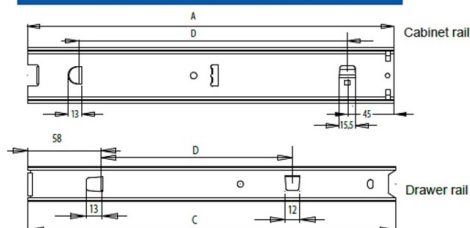

## Description:

Drawer Slide ME4950, 700mm, Hooks w/Locking Knob, BZP, F/ Metal Cabinets, Hook Distance: 556mm

| Slide length A | B      | C      | Travel length T | D      | Finish | Item No.  |
|----------------|--------|--------|-----------------|--------|--------|-----------|
| 300 mm         | 284 mm | 296 mm | 310 mm          | 206 mm | BZP    | 16.13.376 |
| 350 mm         | 334 mm | 346 mm | 360 mm          | 256 mm | BZP    | 16.13.377 |
| 400 mm         | 384 mm | 396 mm | 410 mm          | 256 mm | BZP    | 16.13.378 |
| 450 mm         | 435 mm | 448 mm | 462 mm          | 306 mm | BZP    | 16.13.379 |
| 500 mm         | 484 mm | 497 mm | 512 mm          | 306 mm | BZP    | 16.13.380 |
| 550 mm         | 532 mm | 548 mm | 559 mm          | 406 mm | BZP    | 16.13.381 |
| 600 mm         | 584 mm | 597 mm | 615 mm          | 456 mm | BZP    | 16.13.382 |
| 650 mm         | 634 mm | 647 mm | 662 mm          | 506 mm | BZP    | 16.13.383 |
| 700 mm         | 684 mm | 696 mm | 715 mm          | 556 mm | BZP    | 16.13.384 |